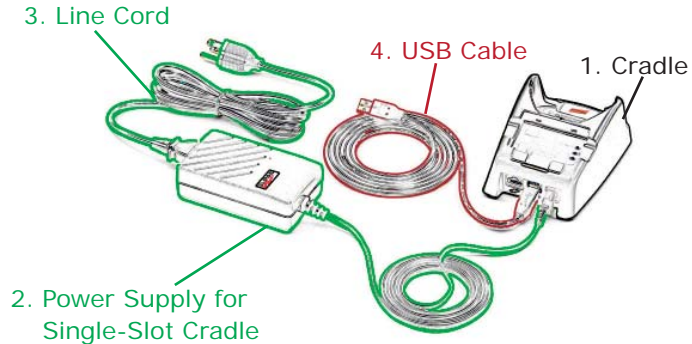

JANAM XP SERIES Accessory Sets

Single-Slot Cradle Kit

USB/Serial Single-Slot Cradle Kit (CK-XP-1S)

Includes: single-slot cradle, single-slot cradle power supply, line cord and USB cable and serial cable (not shown).

Separately orderable item:

- Power supply for single-slot cradles (PS-XP-1)